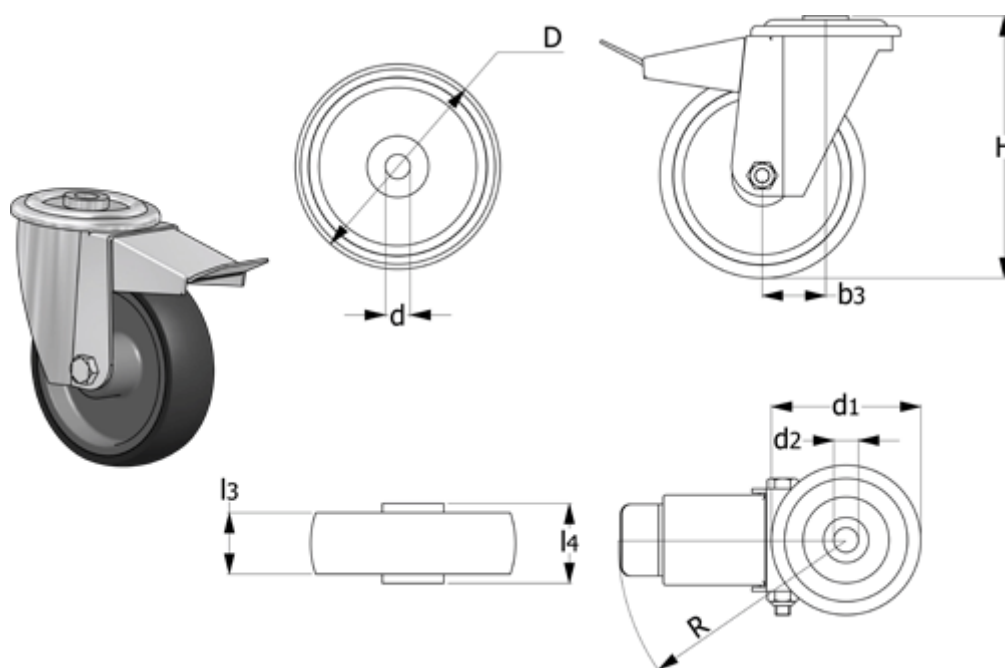

# Data Sheet

Article number: 2314452766

Description: E+G Thermoplastic wheel 452766  
RE.G1-150-FBF turning plate w/brake

## Measures

b3	= 56	l3	= 45
Code	= 452766	l4	= 59
d	= 20	R	= 156
D	= 150	Rolling resistance (N)	= 1800
d1	= 102	Type	= RE.G1-150-FBF
d2	= 20		
Dynamic load (N)	= 1800		
g	= 1870		